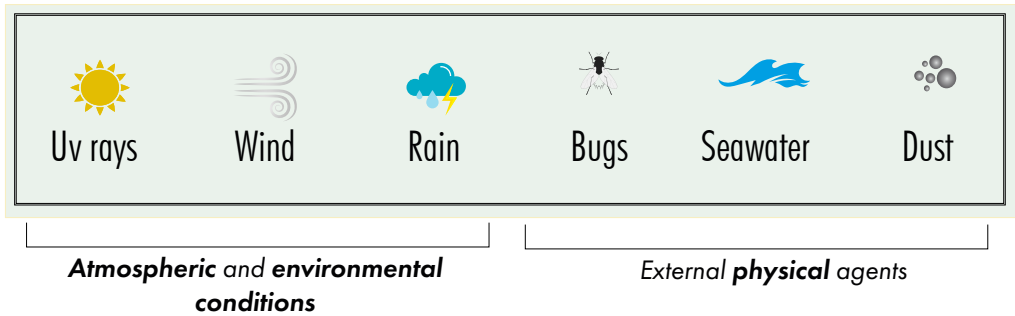

DA COSA DEVONO PROTEGGERE GLI OCCHIALI SPORTIVI?

CARATTERISTICHE:

- Disponibili in versione: **solid, mirror, fotocromatica e polarizzata**
- **Materiale: Policarbonato, Nylon, Nylon Eco**
- Trattamenti: **antiriflesso, idrofobico, oleofobico, anti-fog, seawater**
- Da **cat.0** a **cat 4**.

DIVEL ITALIA®

DIVEL ITALIA®
Sport

DIVEL Sport is the latest addition to the Divel Italia family.

Within this division, we design and produce helmet **shields**, **lenses** and **masks**.

Each and every **DIVEL Sport** product is the result of in-depth research to ensure you get **excellent visual performance** and **absolute protection**, thanks to high-quality materials and treatments.

WHAT DOES SPORTS EYEWEAR NEED TO PROTECT AGAINST?

FEATURES

- Available on versions: **solid, mirror, photochromic e polarized.**
- **Material: Polycarbonate, Nylon, Nylon Eco.**
- Coatings: **anti-glare, hydrophobic, oleophobic, anti-fogging, seawater.**
- From **cat.o** to **cat 4.**